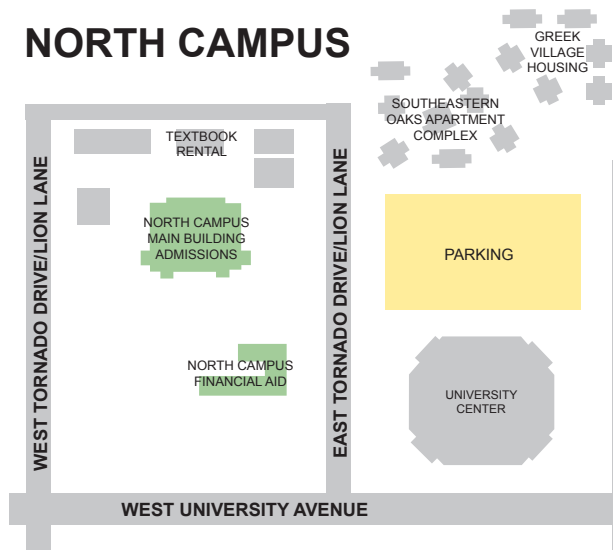

NORTH CAMPUS

Welcome To
SOUTHEASTERN
 LOUISIANA UNIVERSITY

Literary Rally
 Campus Map

Campus Wifi Info

NETWORK NAME: slu-guest
 WIFI PASSWORD: roomielion77

 = SLU Parking
 = SLU Building