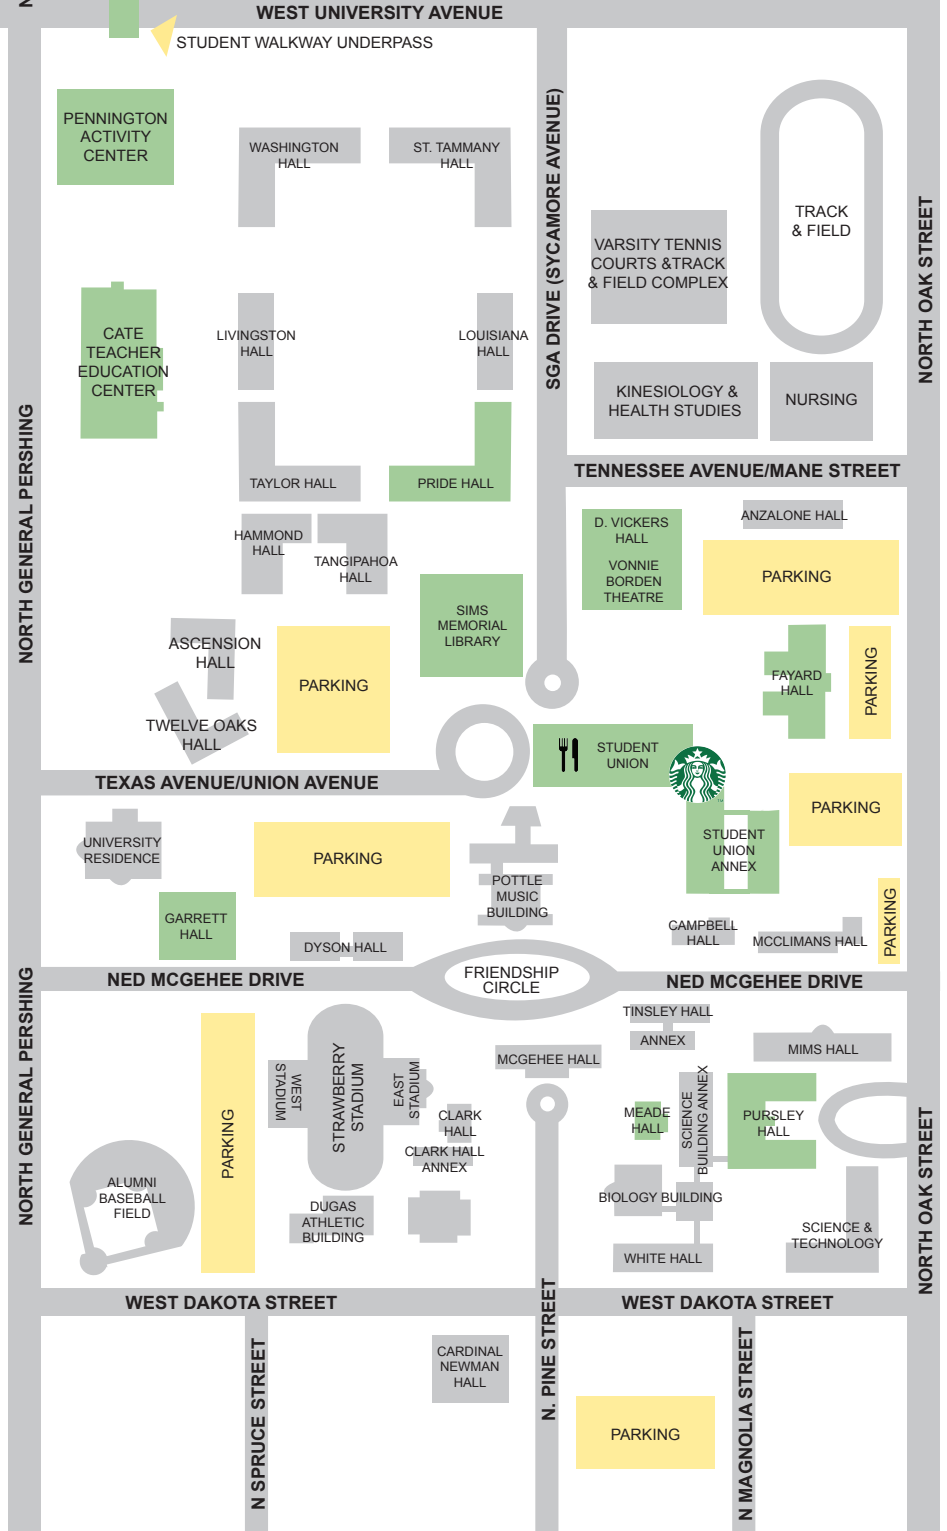

NORTH CAMPUS

Welcome To
SOUTHEASTERN
 LOUISIANA UNIVERSITY

Literary Rally
 Campus Map

Campus Wifi Info

NETWORK NAME: slu-guest
 WIFI PASSWORD: roomielion77

 = SLU Parking
 = SLU Building