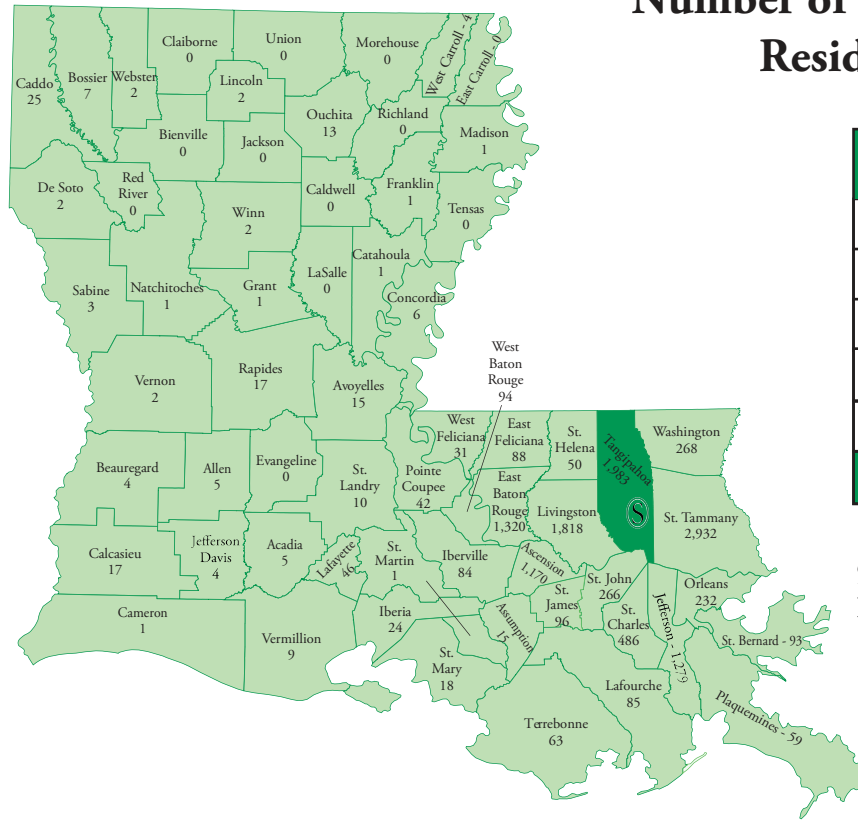

Number of Students by Parish of Residence Fall 2022

Top 5 Parishes	
St. Tammany	2,932
Tangipahoa	1,983
Livingston	1,818
East Baton Rouge	1,320
Jefferson	1,279
Total Students by Parish	12,803

94.9% of our 13,492 students come from Louisiana