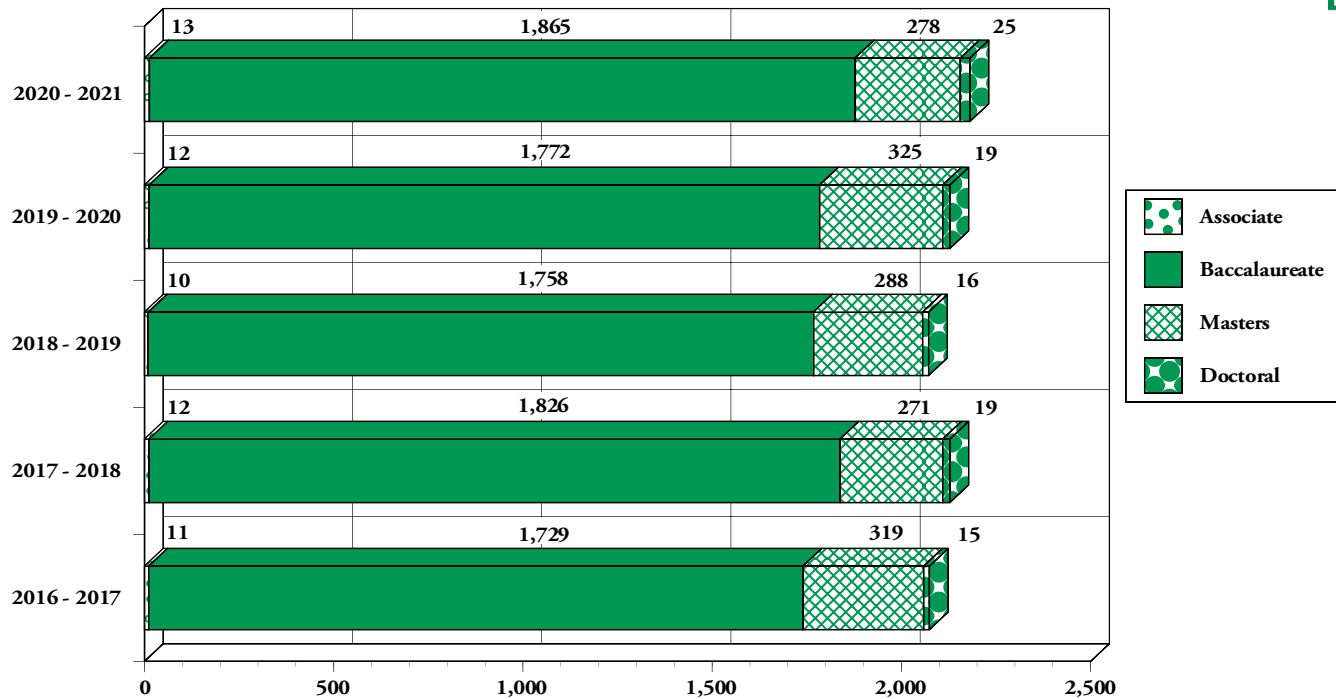

Degrees Awarded by Level 2020-2021

PROFILE
2021

Note: Since 1925, Southeastern has awarded 89,762 degrees.

Source: IR Extract Files