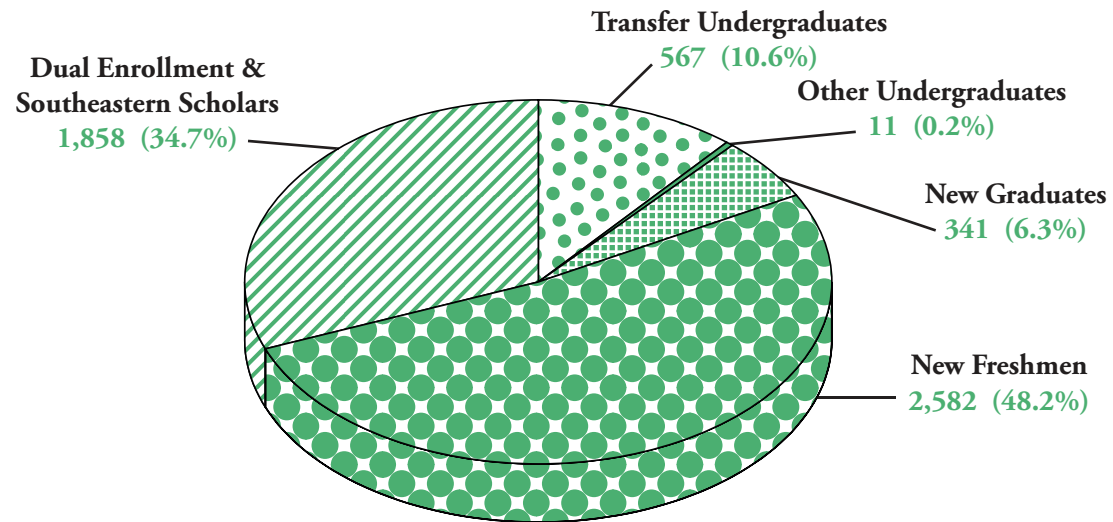

## New Students by Enrollment Type Fall 2020

**Total New Enrolled Students = 5,359**

Source: IR Extract Files