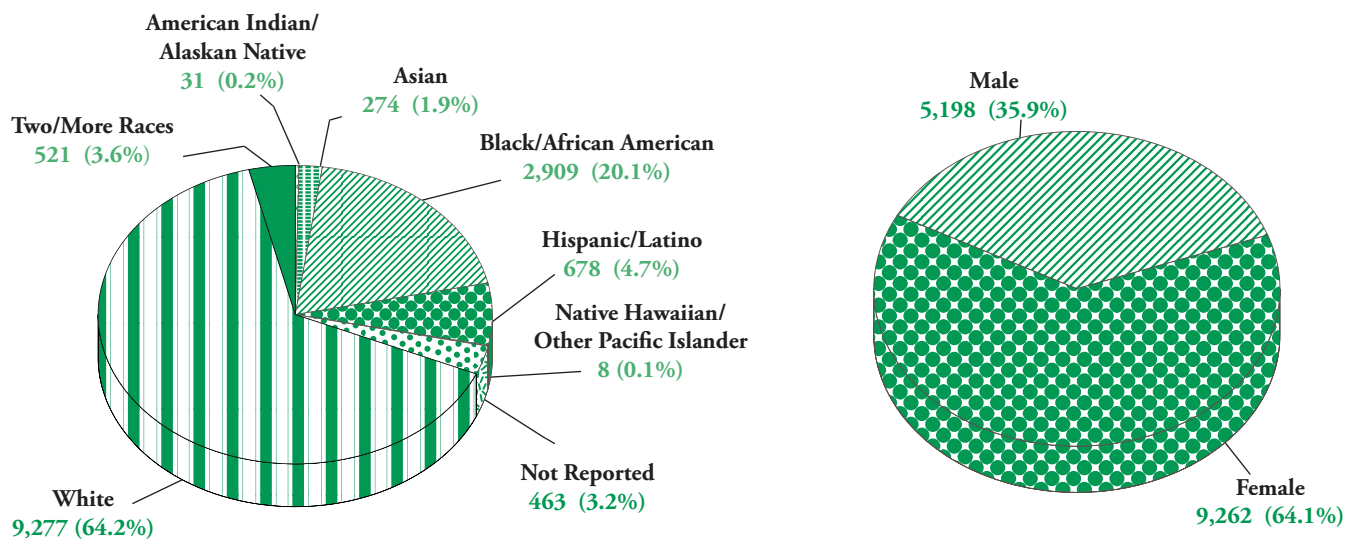

Number of Students by Ethnicity and Gender Fall 2020

Total Enrollment = 14,460

Source: IR Extract Files