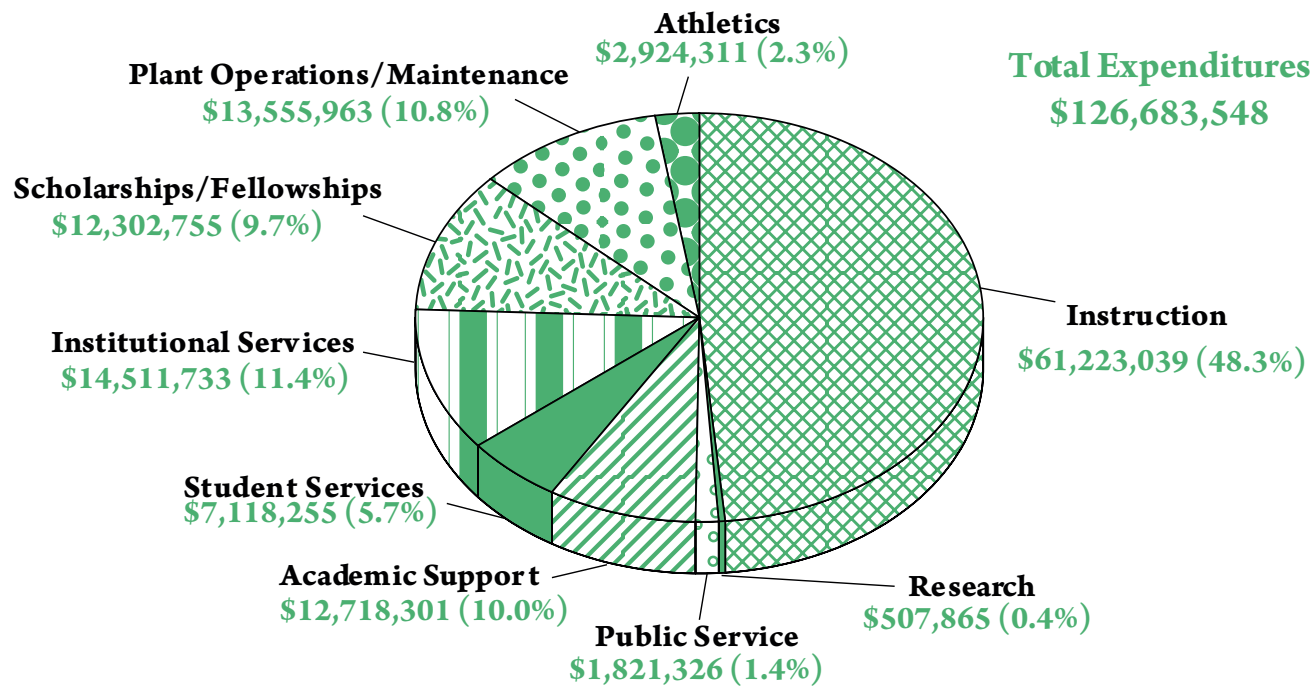

# University Expenditures (Budgeted) by Function Fiscal Year 2019 - 2020

Source: Southeastern 2019-2020 Budget Request