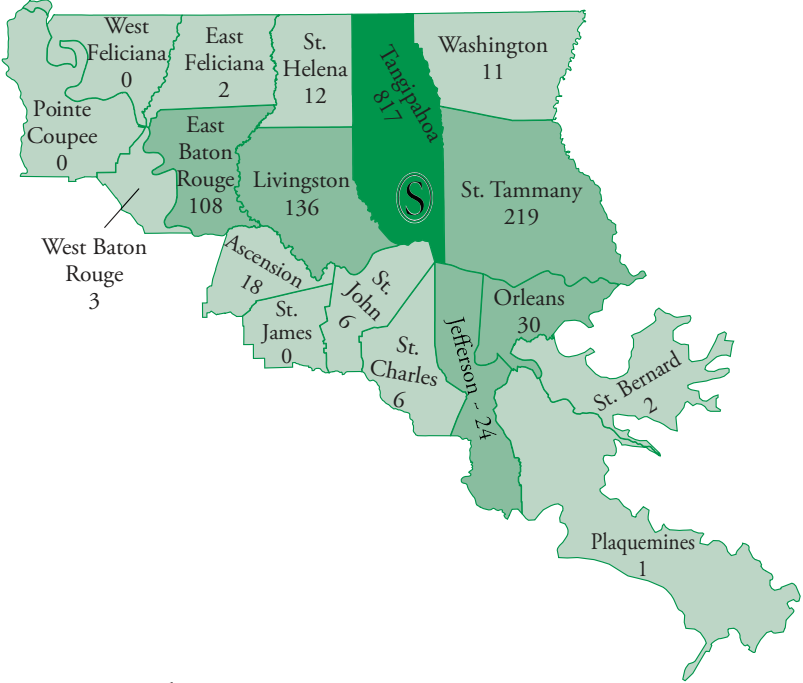

## Faculty and Staff by Parish of Residence Fall 2018

Top 5 Parishes	
Tangipahoa	817
St. Tammany	219
Livingston	136
East Baton Rouge	108
Orleans	30

Of the 1,424 total employees, 98.5% (1,403) have Louisiana residences.