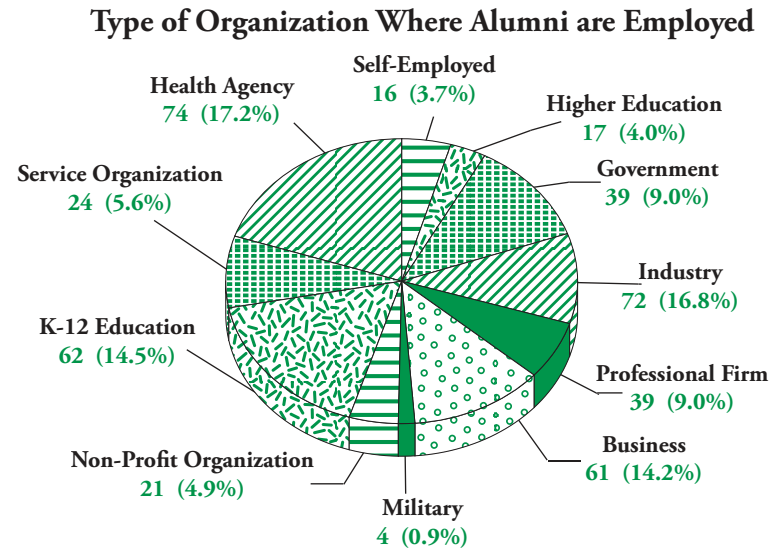

Student Success After Graduation

Some highlights of the most recent undergraduate alumni surveys include:

- » The vast majority (86%) are satisfactorily employed.
- » Over three-fourths (80%) are continuing or plan to continue their education.
- » Most (86%) of the respondents employed full-time, work in the state of Louisiana, with the majority being employed in the area of their Southeastern major or a related area.
- » The average income of alumni exceeds the average income of Louisiana residents.

Source 2015-2016 Undergraduate Alumni Survey