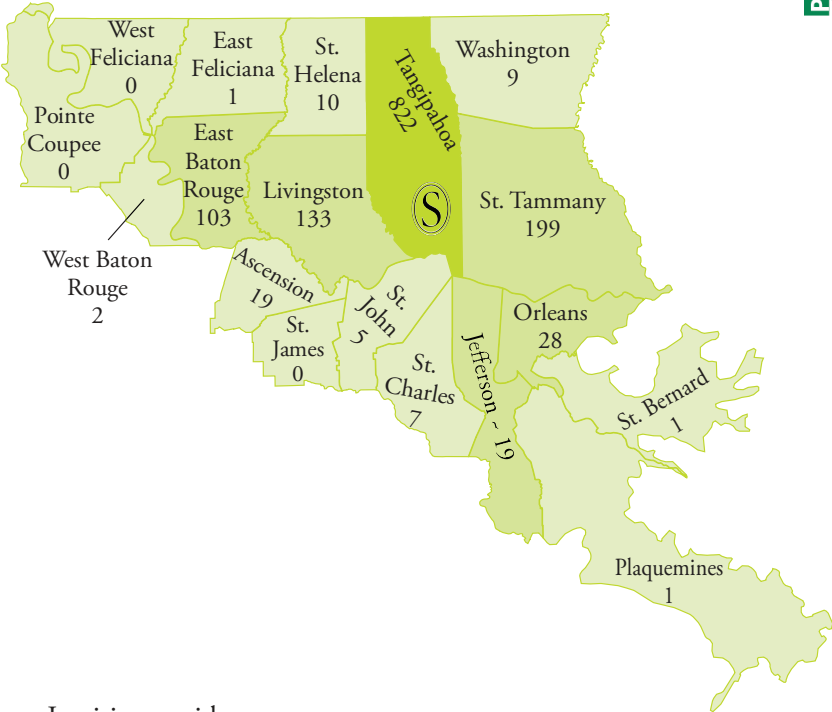

## Faculty and Staff by Parish of Residence Fall 2017

Top 5 Parishes	
Tangipahoa	822
St. Tammany	199
Livingston	133
East Baton Rouge	103
Orleans	28

Of the 1,387 total employees, 98.6% (1,367) have Louisiana residences.