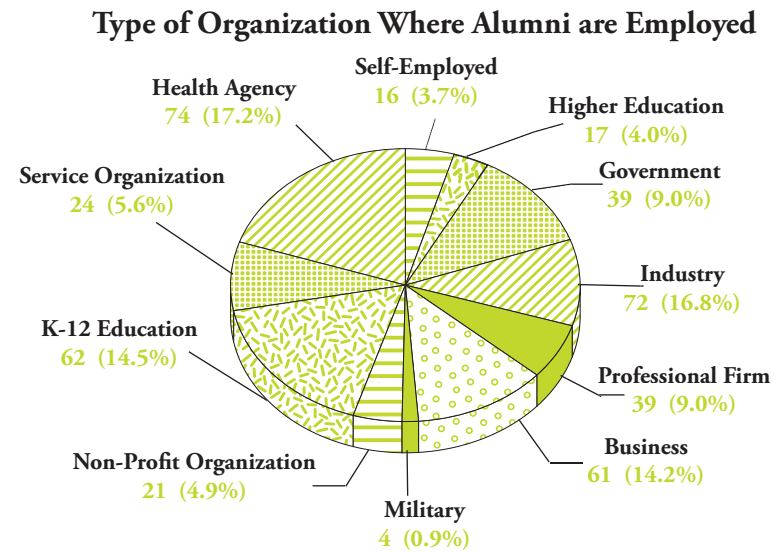

Student Success After Graduation

Some highlights of the most recent undergraduate alumni surveys include:

- » The vast majority (86%) are satisfactorily employed.
- » Over three-fourths (80%) are continuing or plan to continue their education.
- » Most (86%) of the respondents employed full-time, work in the state of Louisiana, with the majority being employed in the area of their Southeastern major or a related area.
- » The average income of alumni exceeds the average income of Louisiana residents.

Source 2015-2016 Undergraduate Alumni Survey