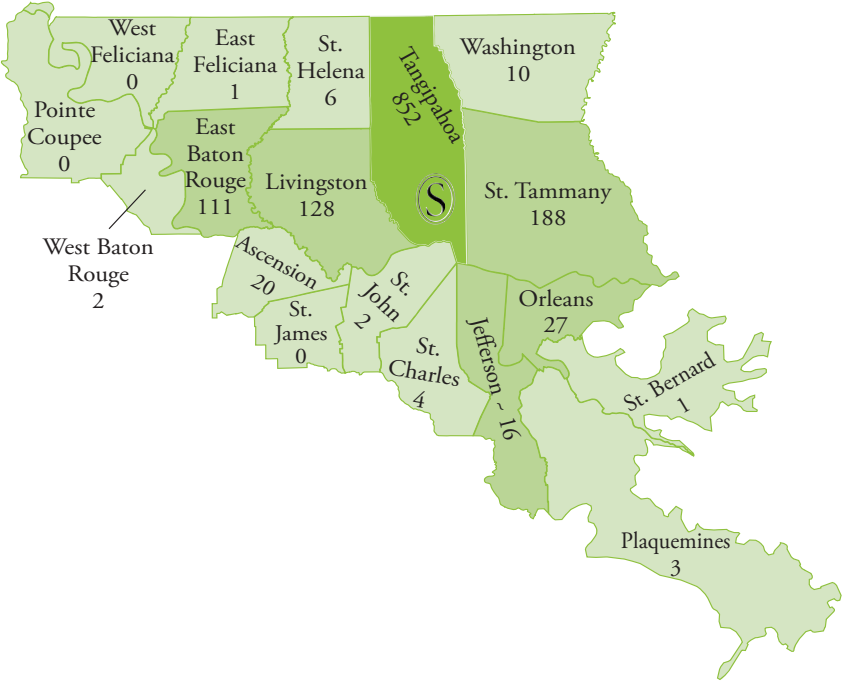

Faculty and Staff by Parish of Residence Fall 2014

Top 6 Parishes	
Tangipahoa	852
St. Tammany	188
Livingston	128
East Baton Rouge	111
Orleans	27
Ascension	20

Of the 1,707 total employees, 96.7% (1,651) have Louisiana residences.