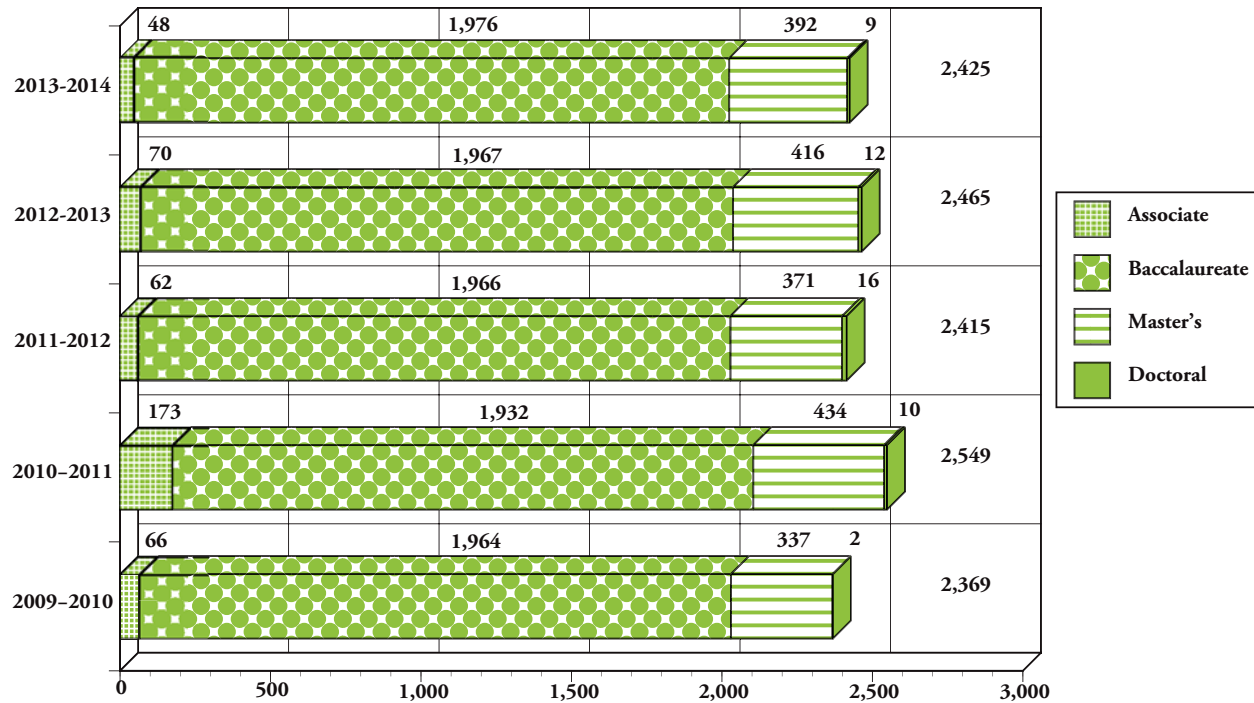

Degrees Awarded by Level

Note: Since 1925, Southeastern has awarded 74,450 degrees.

Source: IR Extract Files