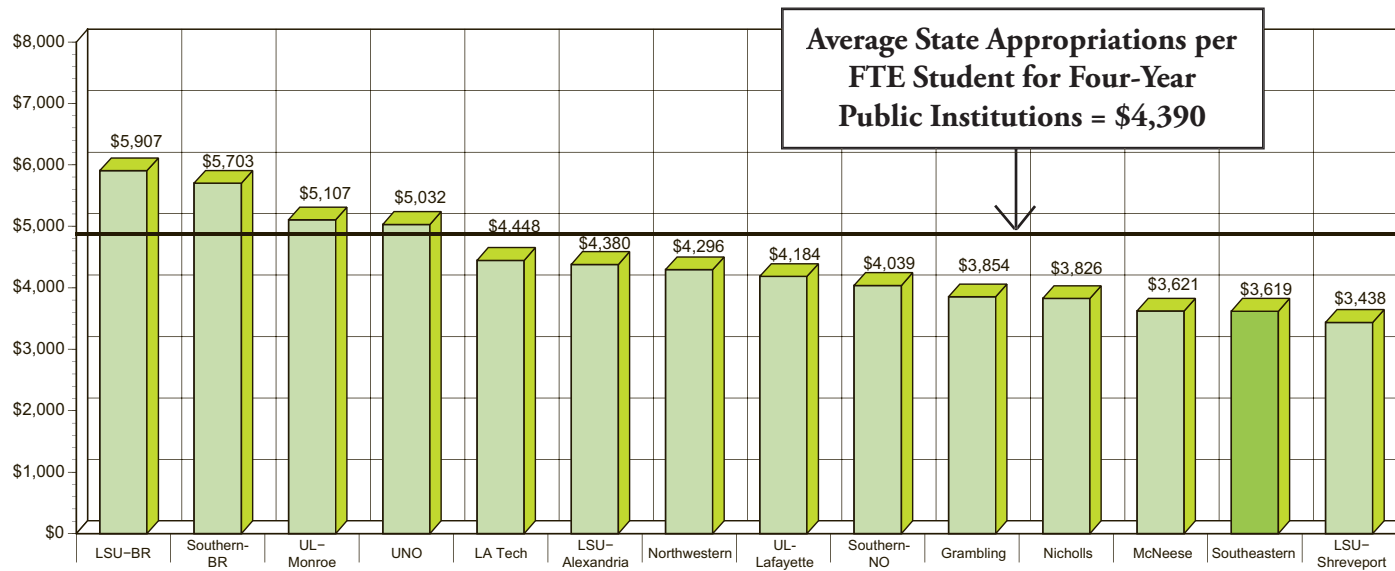

State Appropriations per Full-Time Equivalent Student for Louisiana Public Universities, Fiscal Year 2011 - 2012

Source: IPEDS Data Center