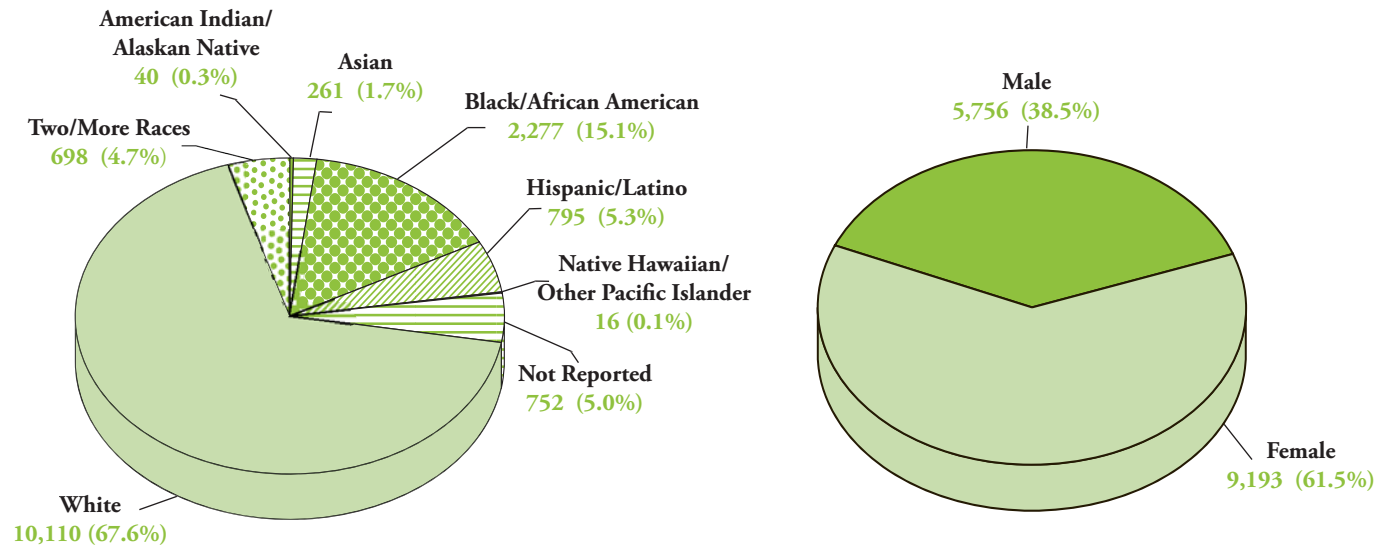

Number of Students by Ethnicity and Gender Fall 2013

Total Enrollment = 14,949

Source: IR Extract Files