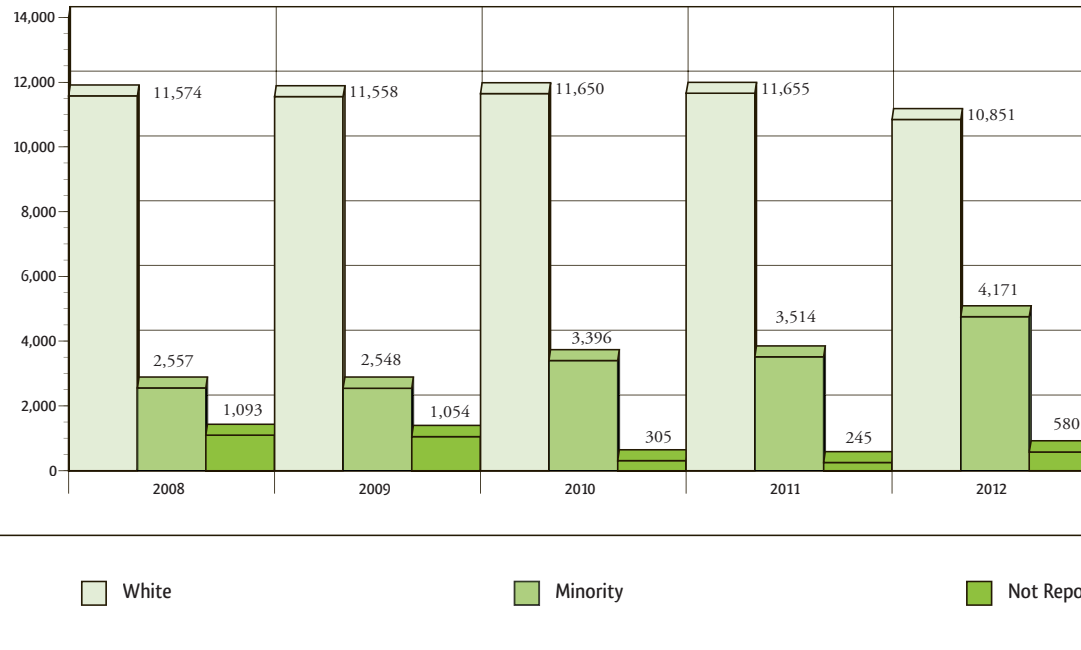

## Diversity Over Time at Southeastern Fall 2008 - Fall 2012

Over the last five years, minority enrollment at Southeastern has increased to 26.7% from 22.8% of total enrollment.

Source: IR Extract Files