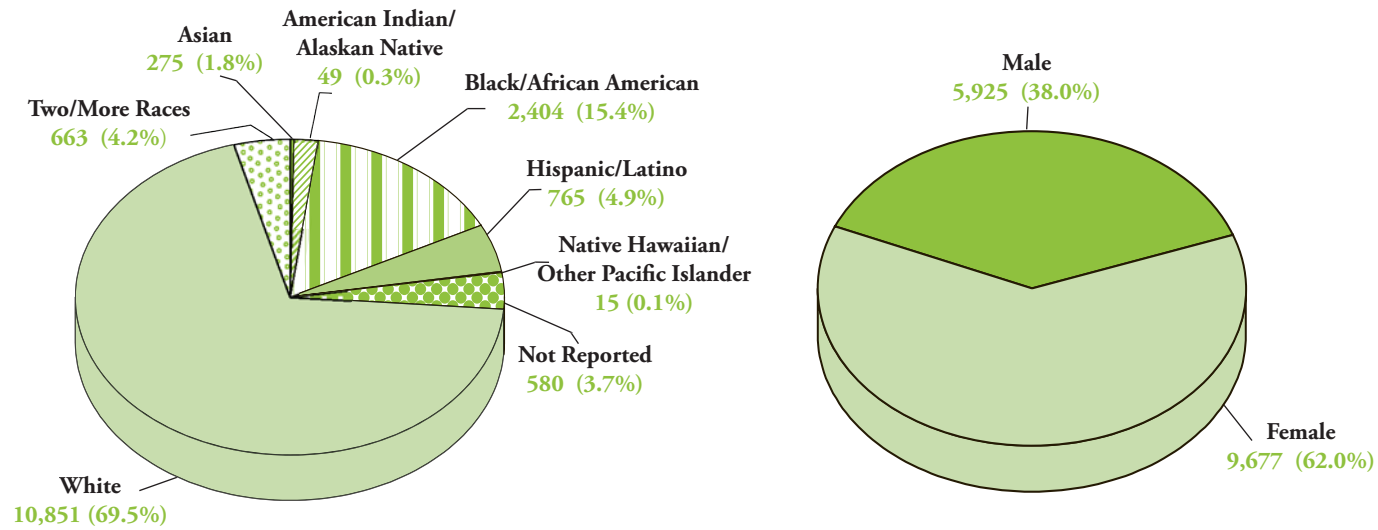

# Number of Students by Ethnicity and Gender Fall 2012

**Total Enrollment = 15,602**

Source: IR Extract Files