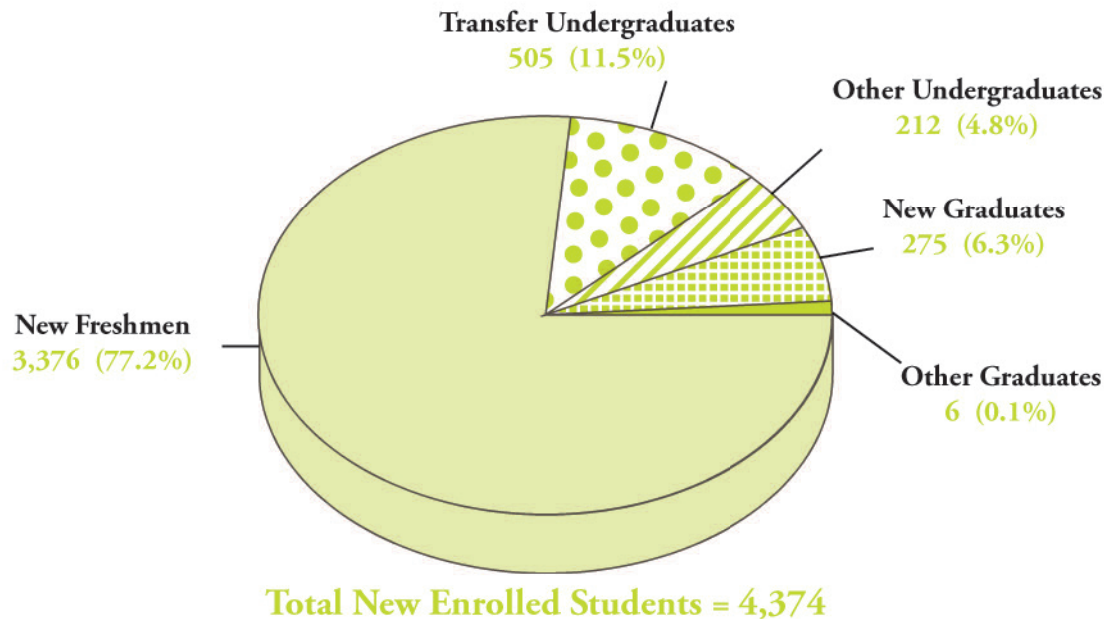

# New Students by Enrollment Type Fall 2011

Note: New Freshmen include Southeastern Scholars, Gifted-Talented students, and Early Start students.

Source: IR Extract Files