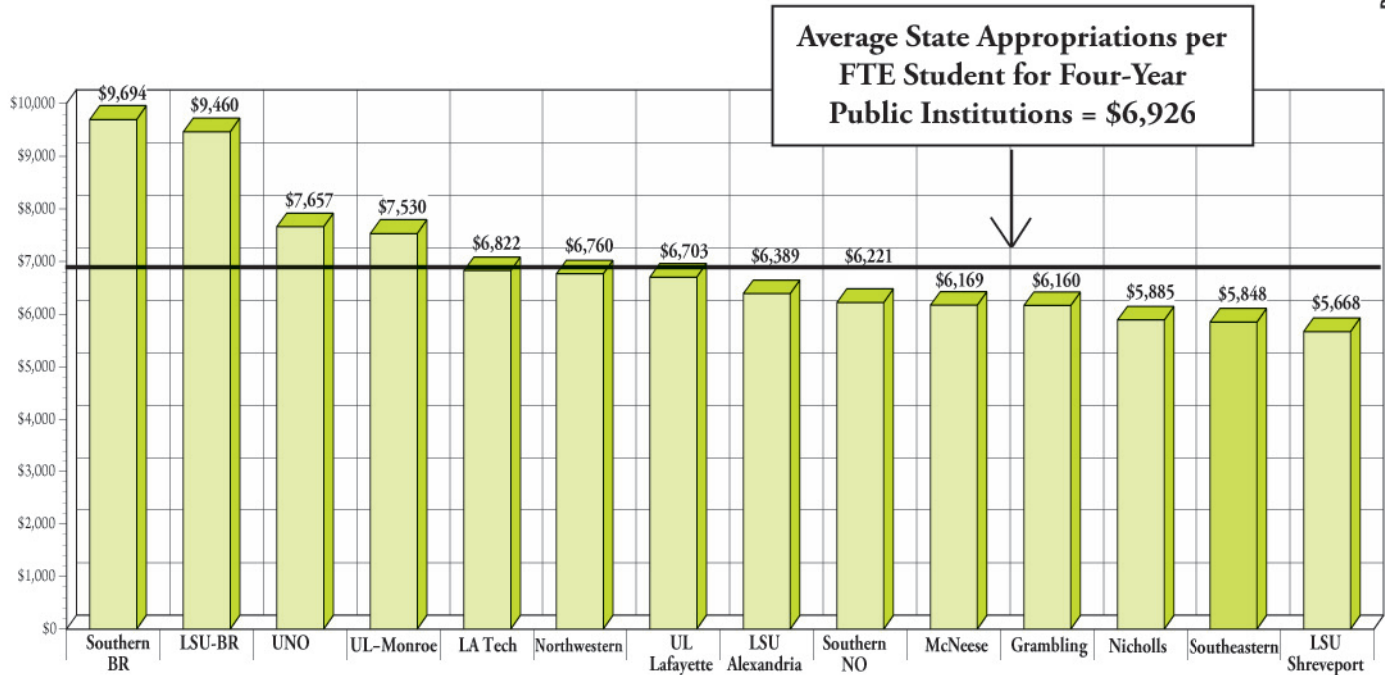

State Appropriations per Full-Time Equivalent Student for Louisiana Public Universities, Fiscal Year 2008 - 2009

Source: IPEDS Data Center