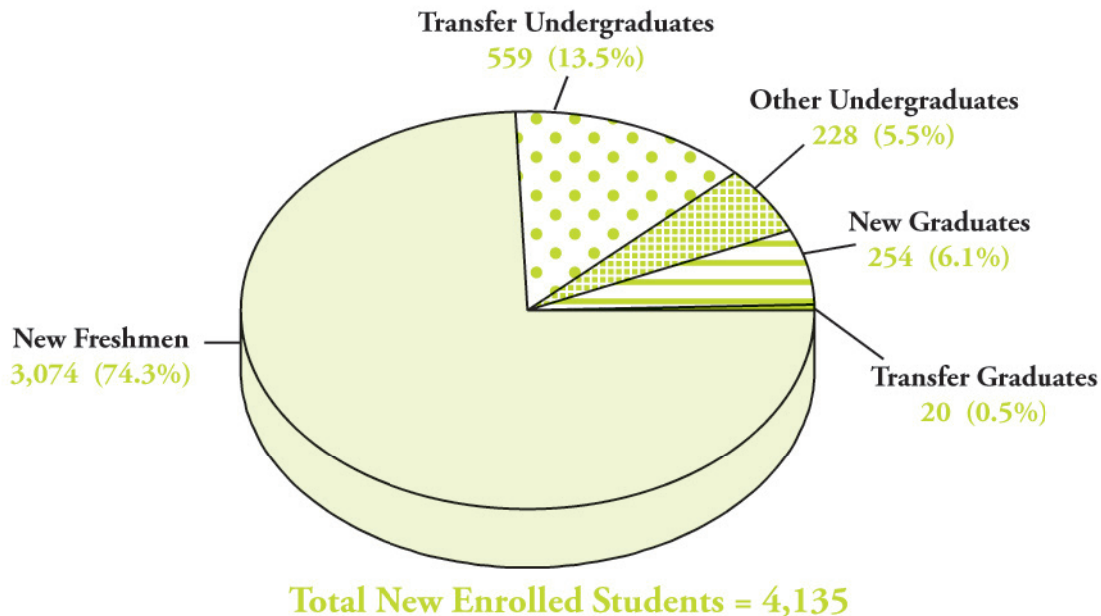

# New Students by Enrollment Type Fall 2010

Note: New Freshmen include Southeastern Scholars, Gifted-Talented students, and Early Start students.

Source: IR Extract Files