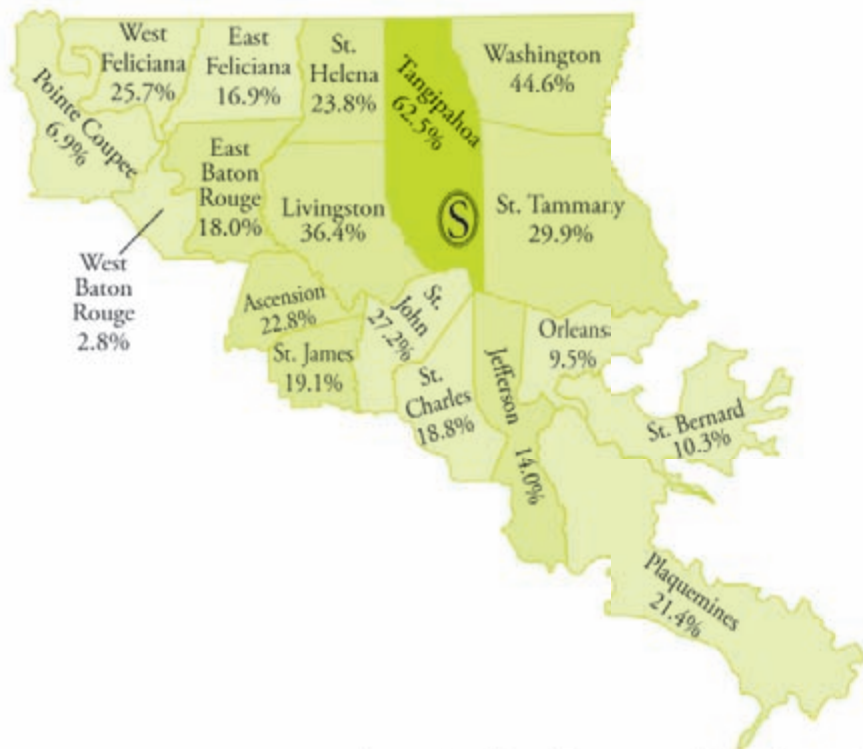

## Southeastern Market Share Fall 2008

Top 8 Admissions Developed Parishes	Number of College Bound Freshmen	Percent Enrolled at Southeastern
Tangipahoa	517	62.5%
Washington	157	44.6%
Livingston	541	36.4%
St. Tammany	1,659	29.9%
St. Helena	21	23.8%
Ascension	514	22.8%
East Baton Rouge	1,912	18.0%
Jefferson	1,551	14.0%