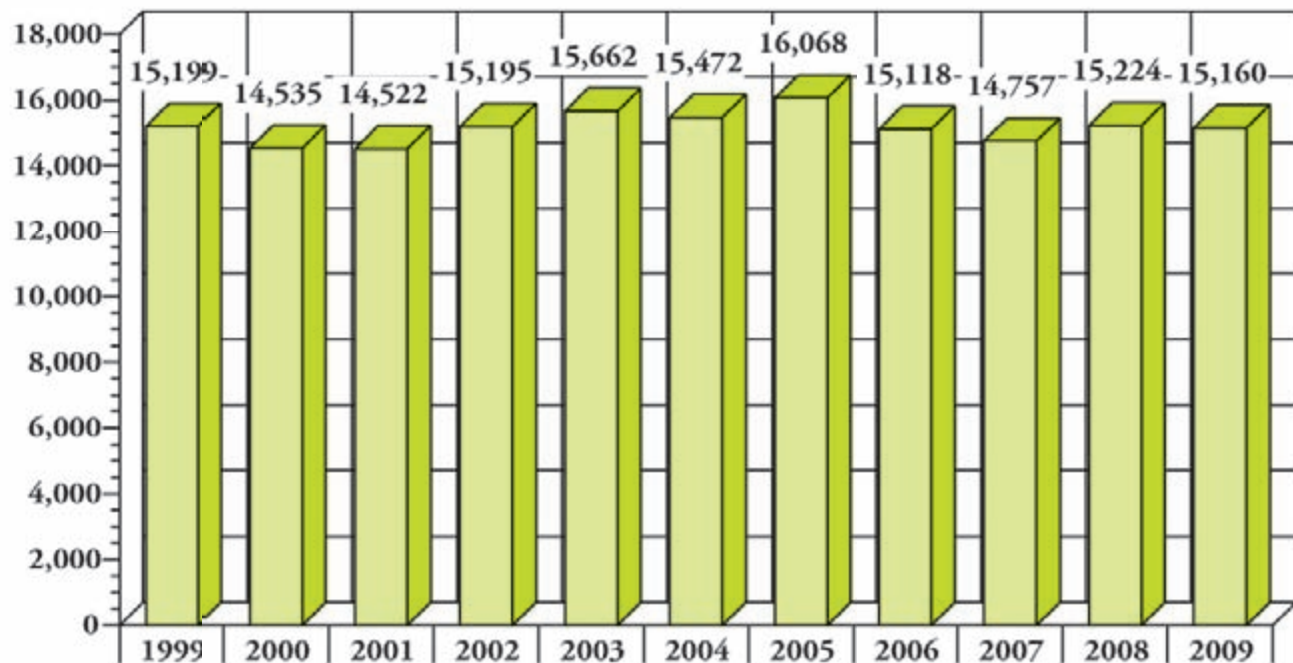

## Longitudinal Enrollment Fall 1999 - Fall 2009

Note: In Fall 2000, Southeastern implemented quality admissions standards.

In Fall 2005, Master Plan Admission Standards were implemented. Also, Southeastern enrolled over 1,200 students displaced by hurricane Katrina.