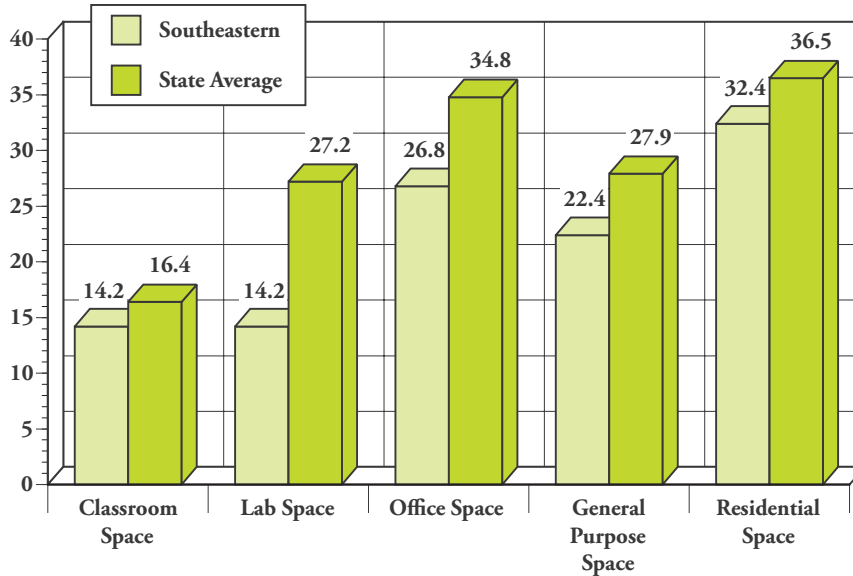

Space Utilization 2007 - 2008

Assignable Square Footage per Full-Time Equivalent Student

Total Number of Acres
Owned by Southeastern = 1,141

Total Number of Buildings
(all types) = 102

Total Gross Square Footage =
2,847,445

Total Assignable Square Footage =
1,755,122

Assignable Square Footage/FTE
Southeastern = 139.0
State Average = 202.6

Source: Space Utilization Report, Board of Regents