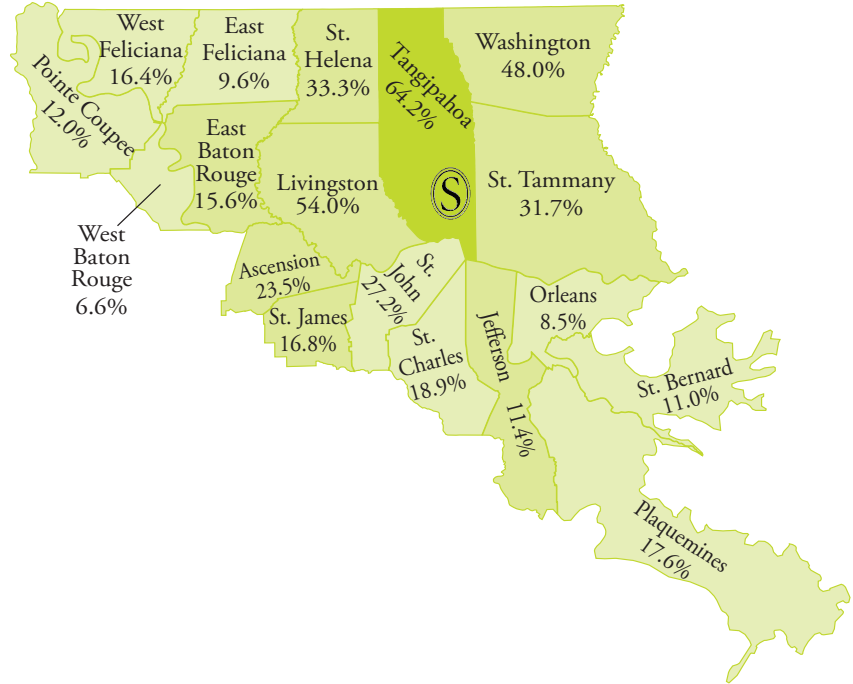

Southeastern Market Share Fall 2007

Top 8 Admissions Developed Parishes	Number of College Bound Freshmen	Percent Enrolled at Southeastern
Tangipahoa	497	64.2%
Livingston	556	54.0%
Washington	123	48.0%
St. Helena	18	33.3%
St. Tammany	1,532	31.7%
Ascension	493	23.5%
East Baton Rouge	2,119	15.6%
Jefferson	1,712	11.4%