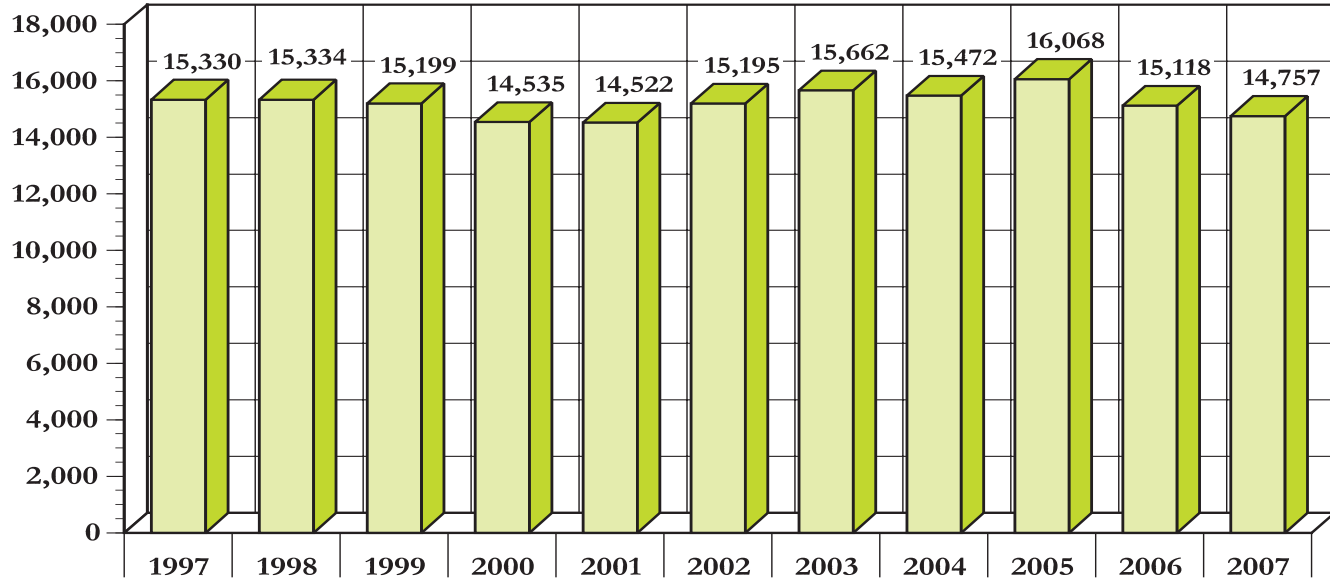

# Longitudinal Enrollment Fall 1997 - Fall 2007

Note: In Fall 2000, Southeastern implemented quality admissions standards.

In Fall 2005, Master Plan Admission Standards were implemented. Also, Southeastern enrolled over 1,200 displaced students affected by hurricane Katrina.