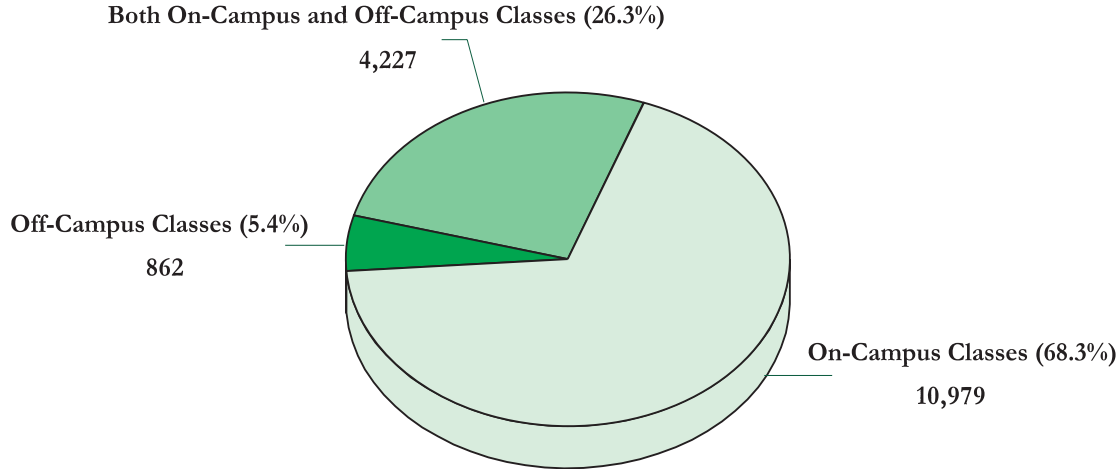

Number of Students Enrolled by Class Location Fall 2005

Total Enrollment = 16,068

Source: IR Extract Files