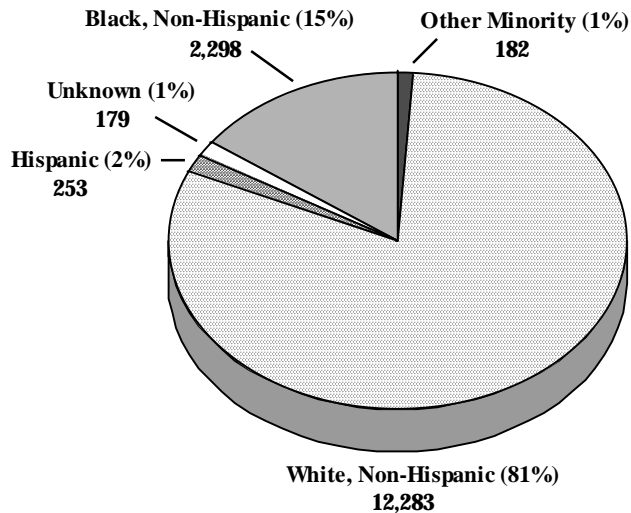

# Number of Students by Ethnicity and Gender Fall 2002

**Total Enrollment = 15,195**

Source: IR Extract Files