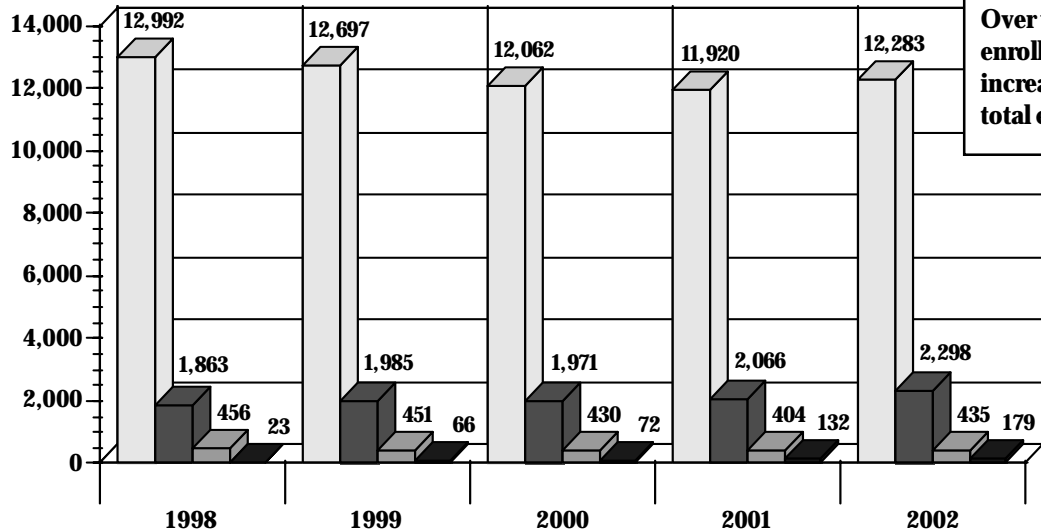

## Diversity Over Time at Southeastern Fall 1998 - Fall 2002

Over the last five years, minority enrollment at Southeastern has increased from 15.1% to 18.0% of total enrollment.

White, Non-Hispanic
  Black, Non-Hispanic
  Other Minority
  Unknown