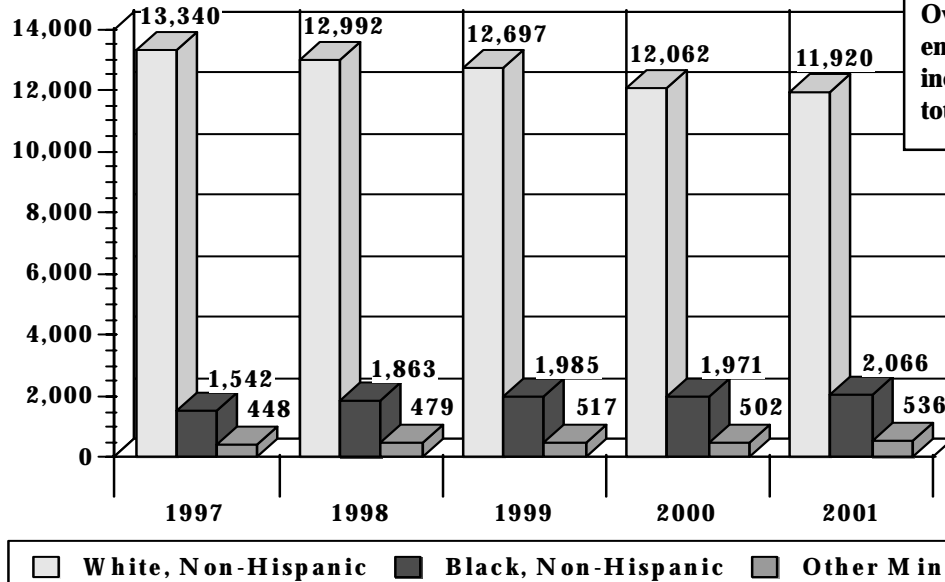

Diversity Over Time at Southeastern Fall 1997 - Fall 2001

Over the last five years, minority enrollment at Southeastern has increased from 13.0% to 17.9% of total enrollment.

Source: IR Extract Files