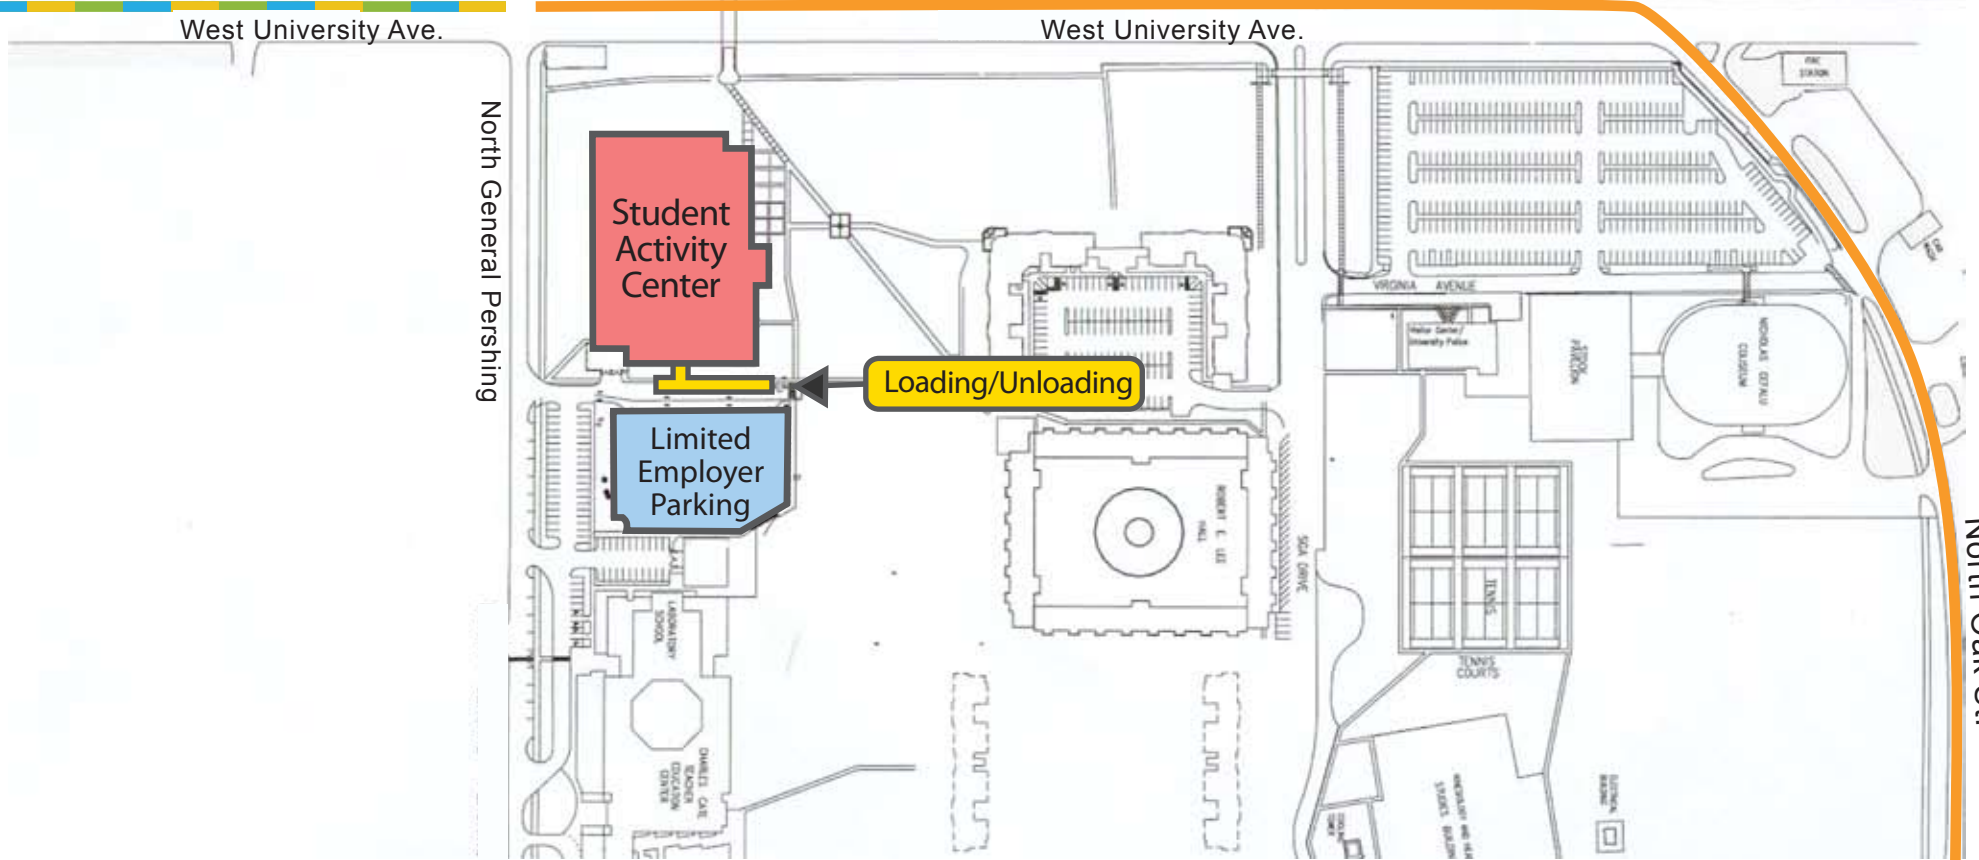

1 Employer Equipment Loading/Unloading

2 Limited Employer Parking

3 Main Employer Parking with shuttle service to the Pennington Student Activity Center

3a Shuttle return to Main Employer Parking

West University Ave.

West University Ave.

North General Pershing

Student Activity Center

Limited Employer Parking

Loading/Unloading

VIRGINIA AVENUE

UNIVERSITY POLICE

ROBERT L. ULLI HALL

TENNIS COURTS

NORFOLK COUNTY COLLEGE

North Oak St.