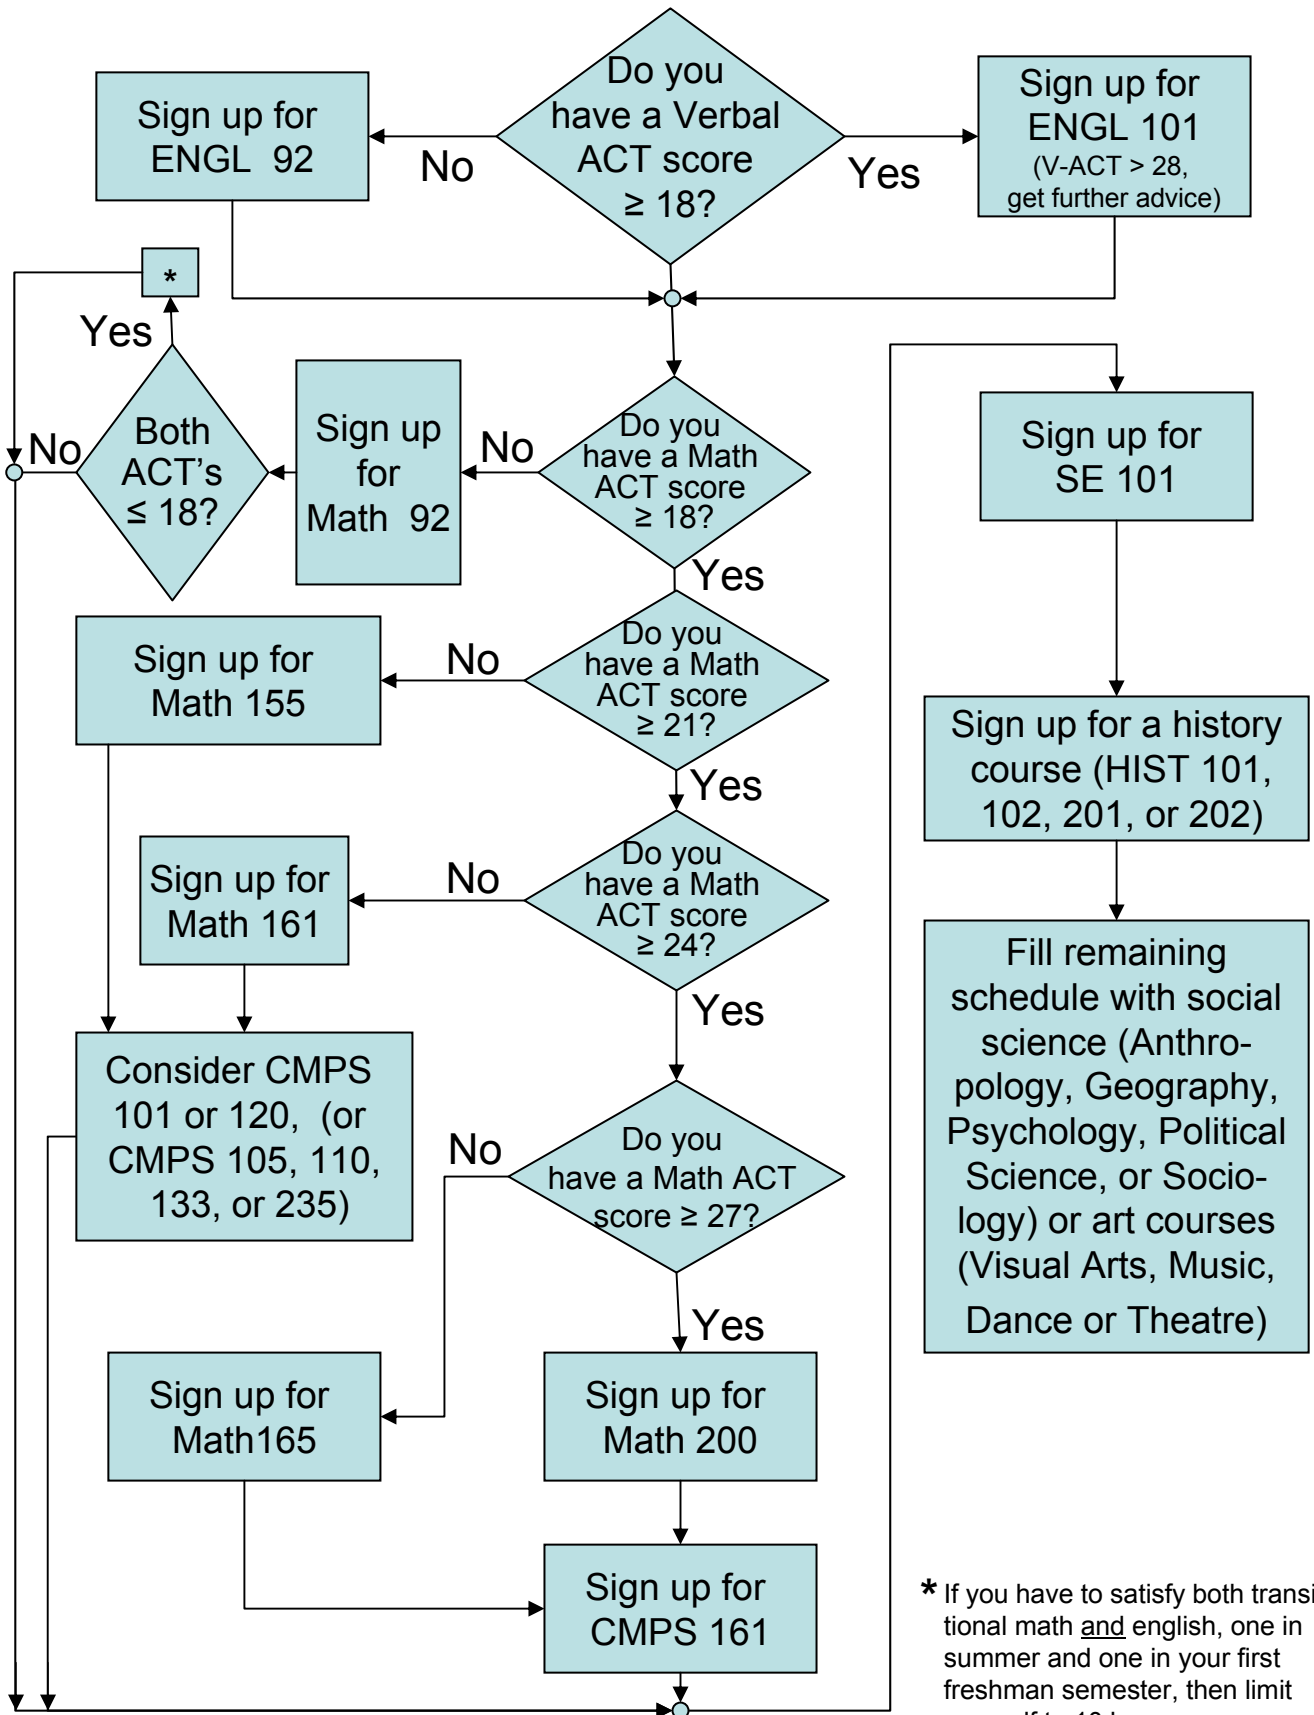

# Entering CMPS Freshman Advising Flowchart

\* If you have to satisfy both transitional math and english, one in summer and one in your first freshman semester, then limit yourself to 10 hours.