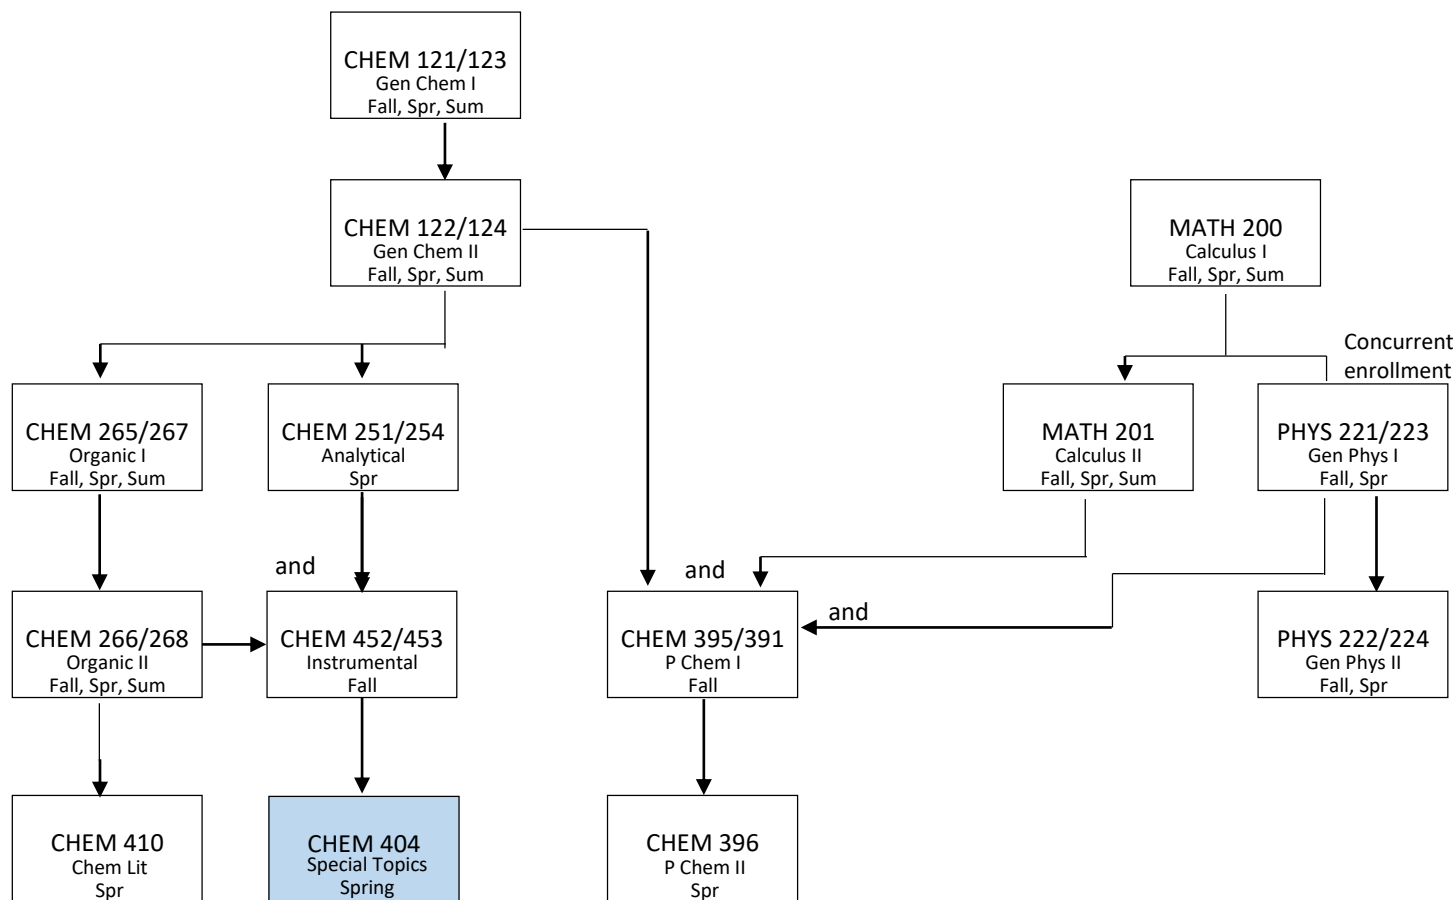

Chemistry Curriculum: Poli Sci & Pre-Law Conc.

Additional requirements:

ARTS elec	3 hrs
CHEM 401 (Seminar)	1 hr
Conc electives (in blue)	15 hrs
CMPS 120 or 161	3 hrs
COMM 211	3 hrs
ENGL 230 or 231 or 232	3 hrs
Foreign Lang	6 hrs
Free electives	12 hrs
GBIO 151/152	4 hrs
History elec	3 hrs
LS 102	1 hrs
SE 101 or elec*	2 hrs
Social Science elec	6 hrs

Disclaimer: in case of a discrepancy, the University General Catalogue supersedes this chart