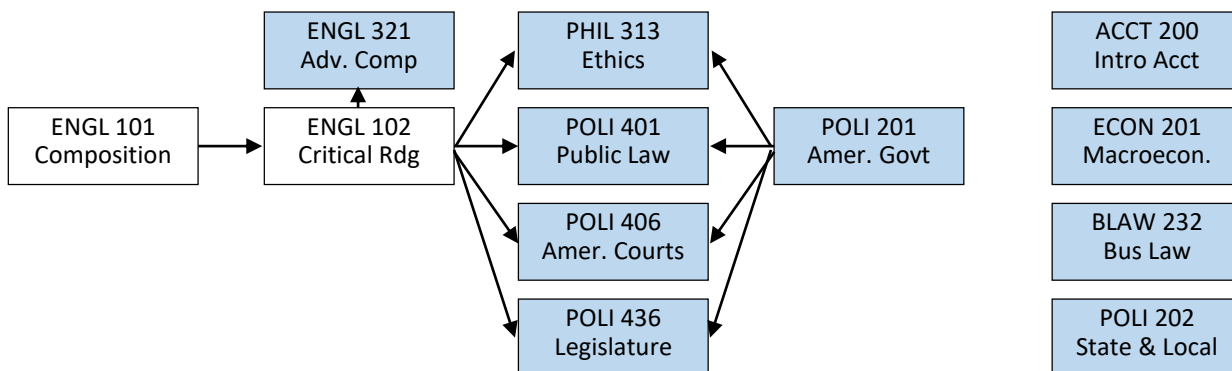

Chemistry Curriculum: Poli Sci & Pre-Law Conc.

Additional requirements:

ARTS elec	3 hrs
CHEM 401 (Seminar)	1 hr
Conc electives (in blue)	15 hrs
CMPS 120 or 161	3 hrs
COMM 211	3 hrs
ENGL 230 or 231 or 232	3 hrs
Foreign Lang	6 hrs
Free electives	12 hrs
GBIO 151/152	4 hrs
History elec	3 hrs
LS 102	1 hrs
SE 101 or elec*	2 hrs
Social Science elec	6 hrs

Disclaimer: in case of a discrepancy, the University General Catalogue supersedes this chart